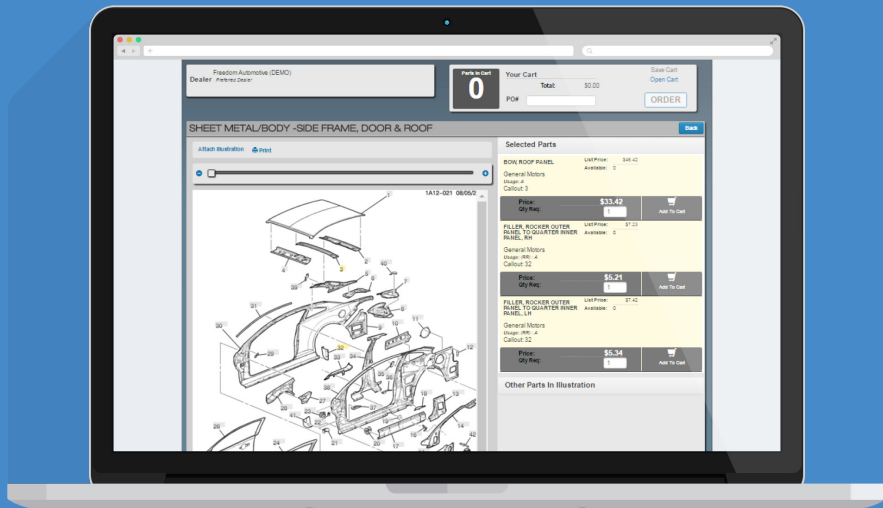

Free to your repair shop,
RepairLinkSM delivers a
complete electronic OE
parts ordering system
online with ease.

Not only do you have access to our dealership pricing and inventory availability; you can also view illustrations and technical diagrams of over 22 OEMs, making **RepairLinkShop.com** a valuable resource for your shop.

Order parts from us, online 24/7, at no additional cost!

VIN-based parts look-up

24/7 Online ordering with preferred dealerships

Best-in-class part illustrations and technical diagrams

Real-time online order updates

Tablet, mobile, and multi-browser friendly

Start using **RepairLink today** by visiting
RepairLinkShop.com or call 888.776.5792 for more information.

Right Part. Right Place. Right Time.

4205 Highlander Parkway, Richfield, OH 44286 | 1.888.776.5792 | OECConnection.com